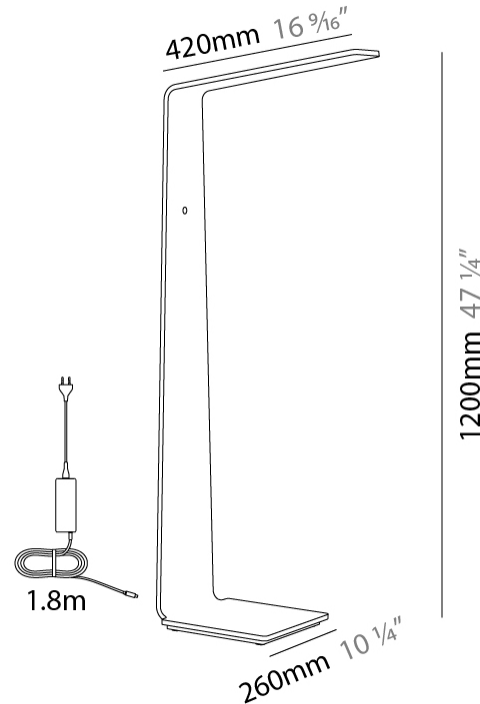

PROJECT
TYPE
SPECIFIER
QUANTITY
DATE

LED2 PORTABLE

D74001-

base number   Finish
Options

1. To build a product code in our configurator select the specify button on the base model # product page
2. To build a manual product code on this datasheet choose from the options listed below in blue font and add the suffix to the base model #

GENERAL

Series: Planko
Subseries: LED2
Brand: Tunto
Division: Design
Mounting Type: Portable
Mounting Location: Floor
Subcategory: Floor

PHYSICAL

Shape: Abstract
Length (mm): 420
Length (in): 16 ⁵/₁₆
Width (mm): 260
Width (in): 15 ³/₁₆
Height (mm): 1200
Height (in): 47 ¹/₄
Light Distribution: Downlight
Fixture Finish: WAL / ASH / OAK / BLK / WHI
Fixture Material: Wood
Cable Details: 1800mm / 70.87" cord and plug
Upon Request: Bolt Down

ELECTRICAL

Lamp Type: LED
Input Wattage (W): 16
Dimming: Touch Dimming
Driver Location: Inline Transformer Plug
Input Voltage (V): 120

LED

Color Temperature (°K): 2700
Max. Delivered Lumen (lm): Max 800
CRI: >97 CRI
Lamp Life (hrs): 50000

OPTICAL

RATINGS AND CERTIFICATIONS

Certified By: Certified for North American Standards
IP rating: IP20